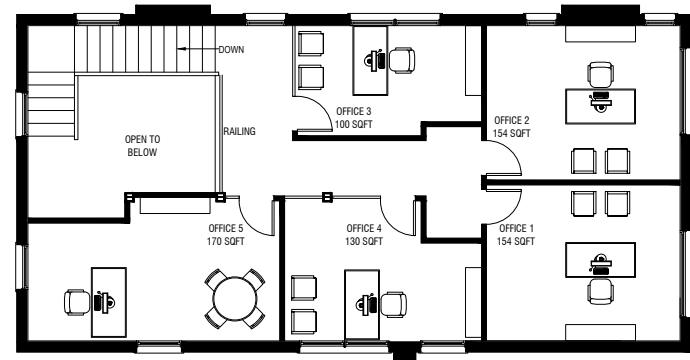

2A Second Floor
Scale: 3/16" = 1'-0"

2B Second Floor
Scale: 3/16" = 1'-0"

2C Second Floor
Scale: 3/16" = 1'-0"

2D Second Floor
Scale: 3/16" = 1'-0"

2E Second Floor
Scale: 3/16" = 1'-0"

FLOOR PLAN OPTIONS

SECOND FLOOR

2,304 Sq Ft For Lease

(513) 891-2526
MidlandRetail.com

Peter Joseph

(513) 477-2726
PJoseph@MidlandRetail.com