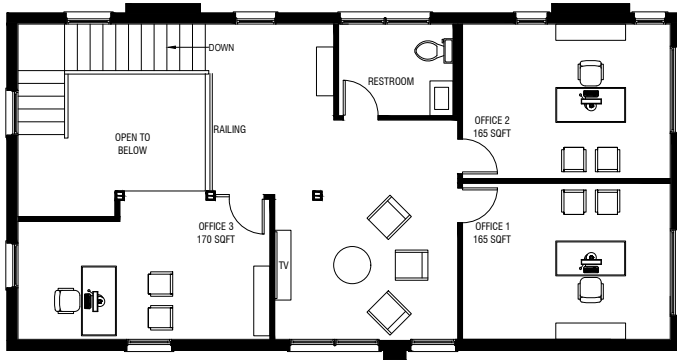

2A Second Floor
Scale: 3/16" = 1'-0"

2B Second Floor
Scale: 3/16" = 1'-0"

2C Second Floor
Scale: 3/16" = 1'-0"

2D Second Floor
Scale: 3/16" = 1'-0"

2E Second Floor
Scale: 3/16" = 1'-0"

FLOOR PLAN OPTIONS

SECOND FLOOR

2,304 Sq Ft For Lease

(513) 891-2526
MidlandRetail.com

Peter Joseph

(513) 477-2726
PJoseph@MidlandRetail.com