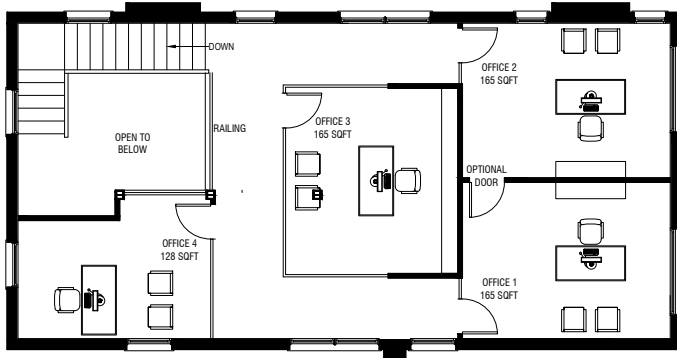

2A Second Floor
Scale: 3/16" = 1'-0"

2B Second Floor
Scale: 3/16" = 1'-0"

2C Second Floor
Scale: 3/16" = 1'-0"

2D Second Floor
Scale: 3/16" = 1'-0"

2E Second Floor
Scale: 3/16" = 1'-0"

FLOOR PLAN OPTIONS

SECOND FLOOR

2,304 Sq Ft For Lease

(513) 891-2526
MidlandRetail.com

Peter Joseph

(513) 477-2726
PJoseph@MidlandRetail.com