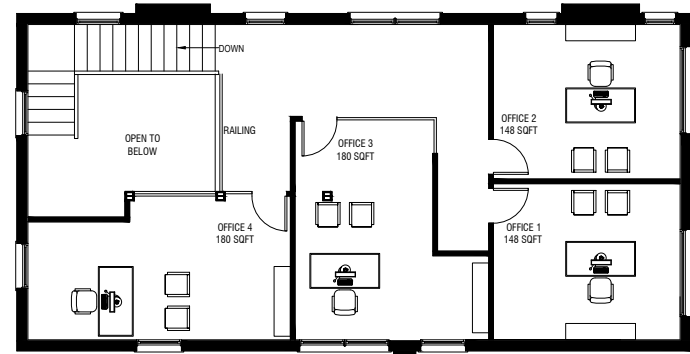

2A Second Floor
Scale: 3/16" = 1'-0"

2B Second Floor
Scale: 3/16" = 1'-0"

2C Second Floor
Scale: 3/16" = 1'-0"

2D Second Floor
Scale: 3/16" = 1'-0"

2E Second Floor
Scale: 3/16" = 1'-0"

FLOOR PLAN OPTIONS

SECOND FLOOR

2,304 Sq Ft For Lease

(513) 891-2526
MidlandRetail.com

Peter Joseph

(513) 477-2726
PJoseph@MidlandRetail.com