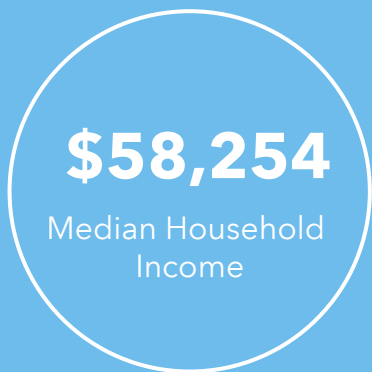

Target Market Summary

866 Eastgate North Dr, Cincinnati, Ohio, 45245 (5 minutes)
866 Eastgate North Dr, Cincinnati, Ohio, 45245
Drive time of 5 minutes

Prepared by Esri
Latitude: 39.09768
Longitude: -84.26721

TARGET MARKET SUMMARY

866 Eastgate North Dr, Cincinnati, Ohio, 45245
Drive time of 5 minutes

KEY FACTS

This infographic contains data provided by Esri, Esri and Bureau of Labor Statistics, Esri and GfK MRI. The vintage of the data is 2020, 2025.
© 2020 Esri