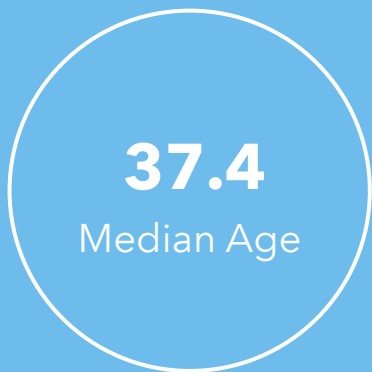

Target Market Summary

866 Eastgate North Dr, Cincinnati, Ohio, 45245 (5 minutes)
 866 Eastgate North Dr, Cincinnati, Ohio, 45245
 Drive time of 5 minutes

Prepared by Esri
 Latitude: 39.09768
 Longitude: -84.26721

TARGET MARKET SUMMARY

866 Eastgate North Dr, Cincinnati, Ohio, 45245
 Drive time of 5 minutes

KEY FACTS

This infographic contains data provided by Esri, Esri and Bureau of Labor Statistics, Esri and GfK MRI. The vintage of the data is 2020, 2025.
 © 2020 Esri

AGE PYRAMID

The largest group: 2020 Males Age 30-34
The smallest group: 2020 Males Age 85+

ANNUAL LIFESTYLE SPENDING

\$1,956

Travel

\$64

Theatre/Operas/Concerts

\$77