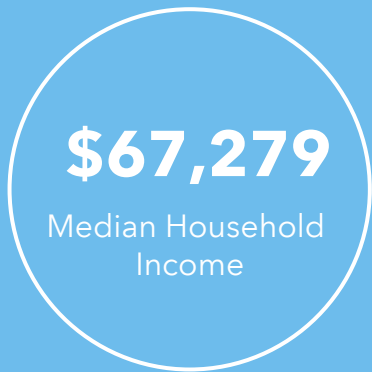

Target Market Summary

866 Eastgate North Dr, Cincinnati, Ohio, 45245 (10 minutes)
866 Eastgate North Dr, Cincinnati, Ohio, 45245
Drive time of 10 minutes

Prepared by Esri
Latitude: 39.09768
Longitude: -84.26721

TARGET MARKET SUMMARY

866 Eastgate North Dr, Cincinnati, Ohio, 45245
Drive time of 10 minutes

KEY FACTS

This infographic contains data provided by Esri, Esri and Bureau of Labor Statistics, Esri and GfK MRI. The vintage of the data is 2020, 2025.
© 2020 Esri